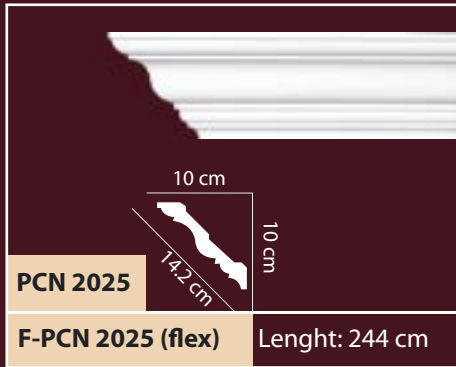

**PCN 2046** Length: 244 cm

**PCN 2045 | F-PCN 2045 (flex)** Length: 244 cm

**PCN 2011** Length: 244 cm

**PCN 2048 | F-PCN 2048 (flex)** Length: 244 cm

**PCN 2020** Length: 244 cm

**PCN 2100** Length: 244 cm

**PCN 2018** Length: 244 cm

**PCN 2044** Length: 244 cm

**PCN 2033** Length: 244 cm

**PCN 2030** Length: 244 cm

**PCN 2039** Length: 244 cm

**PCN 2028** Length: 244 cm

the room can become more  
luxurious and cozier