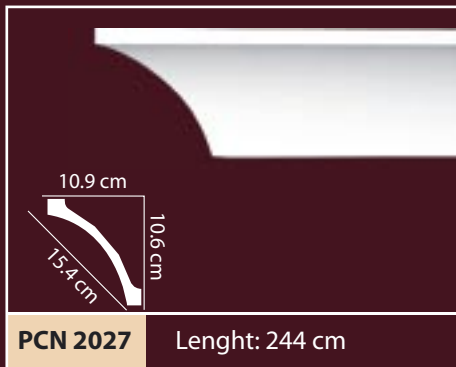

**CR 5050** Length: 244 cm

**CR 5005** Length: 244 cm

**CR 5058** Length: 244 cm

**CR 5033** Length: 244 cm

**CR 5000** Length: 244 cm

**CR 5024** Length: 244 cm

**CR 5073** Length: 244 cm

**CR 5074** Length: 244 cm

**CR 5034**

**F-CR 5034 (flex)** Length: 244 cm

CR-5050-1 27x27 cm

ORNAMENTED PANEL MOULDINGS

**PCN 2002** Length: 244 cm

**PCN 2029** Length: 244 cm

**PCN 2008** Length: 244 cm

**PCN 2034** Length: 244 cm

**PCN 2046** Length: 244 cm

**PCN 2045 | F-PCN 2045 (flex)** Length: 244 cm

**PCN 2011** Length: 244 cm

**PCN 2048 | F-PCN 2048 (flex)** Length: 244 cm

**PCN 2020** Length: 244 cm

**PCN 2100** Length: 244 cm

**PCN 2018** Length: 244 cm

**PCN 2044** Length: 244 cm

**PCN 2033** Length: 244 cm

**PCN 2030** Length: 244 cm

**PCN 2039** Length: 244 cm

**PCN 2028** Length: 244 cm

the room can become more  
luxurious and cozier