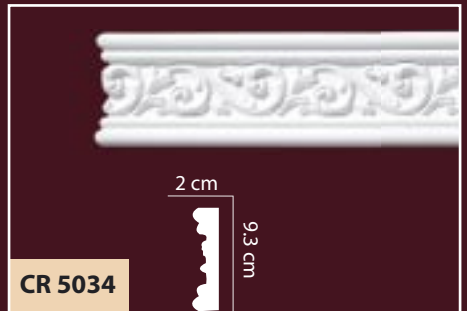

**CN 3300** Length: 244 cm

CLASSIC LINE DECOR

ORNAMENTED CORNICE MOULDINGS

various details  
enliven the room

ORNAMENTED CORNICE MOULDINGS

**CR 5044** Length: 244 cm

**CR 5061** Length: 244 cm

**CR 5064** Length: 244 cm

**CR 5050** Length: 244 cm

**CR 5005** Length: 244 cm

**CR 5058** Length: 244 cm

**CR 5033** Length: 244 cm

**CR 5000** Length: 244 cm

**CR 5024** Length: 244 cm

**CR 5073** Length: 244 cm

**CR 5074** Length: 244 cm

**CR 5034**

**F-CR 5034 (flex)** Length: 244 cm

CR-5050-1 27x27 cm

ORNAMENTED PANEL MOULDINGS

**PCN 2002** Length: 244 cm

**PCN 2029** Length: 244 cm

**PCN 2008** Length: 244 cm

**PCN 2034** Length: 244 cm