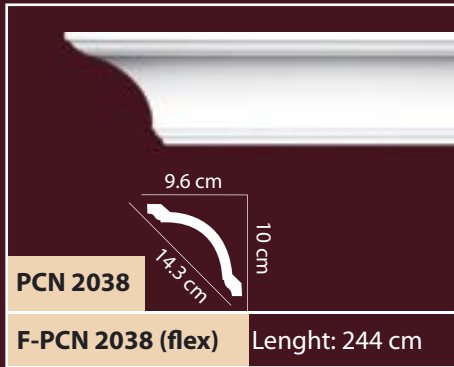

**PCN 2046** Length: 244 cm

**PCN 2045 | F-PCN 2045 (flex)** Length: 244 cm

**PCN 2011** Length: 244 cm

**PCN 2048 | F-PCN 2048 (flex)** Length: 244 cm

**PCN 2020** Length: 244 cm

**PCN 2100** Length: 244 cm

**PCN 2018** Length: 244 cm

**PCN 2044** Length: 244 cm

**PCN 2033** Length: 244 cm

**PCN 2030** Length: 244 cm

**PCN 2039** Length: 244 cm

**PCN 2028** Length: 244 cm

the room can become more  
luxurious and cozier